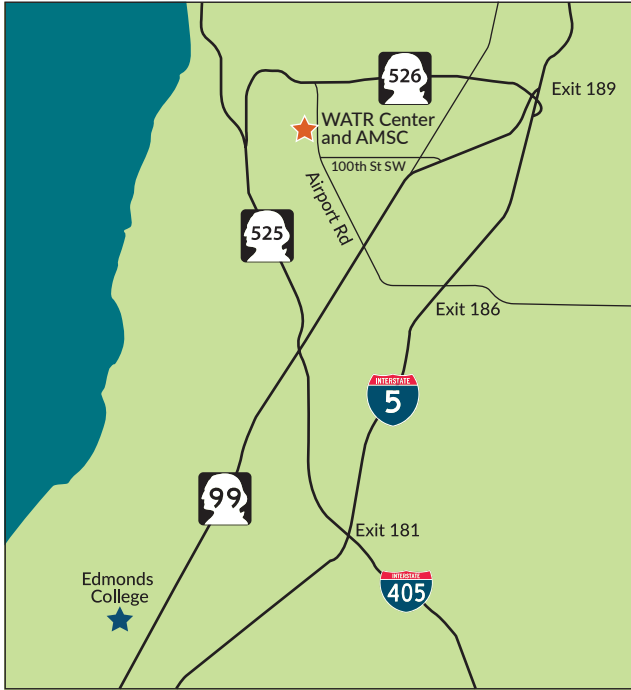

VISIT US HERE, TOO

Washington Aerospace Training and Research (WATR) Center

Paine Field, 3008 100th St. SW, Everett, WA 98204
425.640.1840 | edmonds.edu/WATR

Advanced Manufacturing Skills Center (AMSC)

Paine Field, 3008 100th St. SW, Everett, WA 98204
425.640.1840 | amsc.edmonds.edu

Tobacco and Smoke-free Campus

Edmonds College is tobacco and smoke-free. Please refer to the college's Tobacco and Smoke-free college policy and procedure to learn more. Find resources and more: edmonds.edu/tobacco-free.