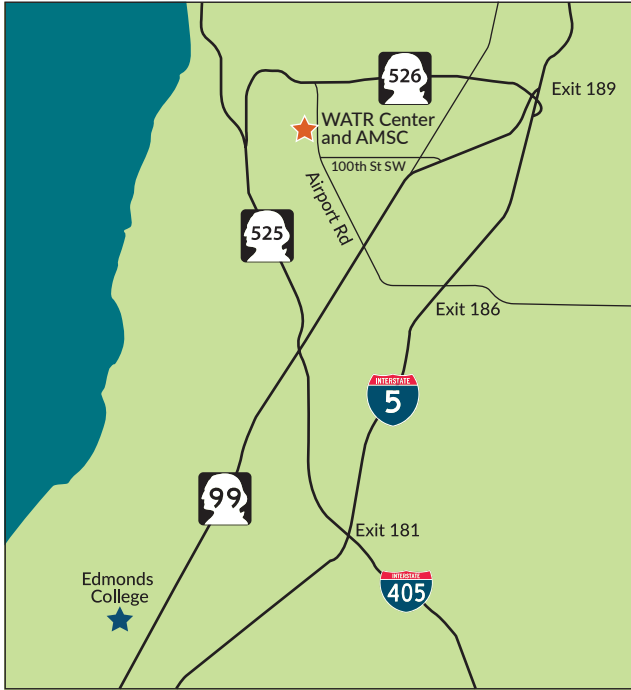

VISIT US HERE, TOO

Washington Aerospace Training and Research (WATR) Center

Paine Field, 3008 100th St. SW, Everett, WA 98204
425.640.1840 | edmonds.edu/WATR

Advanced Manufacturing Skills Center (AMSC)

Paine Field, 3008 100th St. SW, Everett, WA 98204
425.640.1840 | amsc.edmonds.edu

19 | Olympic Building (OLY)

- Triton Student Resource Hub (Food Pantry, Community Resource Advocate, Emergency Funding)

20 | Rainier Place

- Housing Office
- Student Housing

21 | Seaview Hall (SEA)

- Athletics
- Faculty Offices
- Fitness Center
- Gymnasium
- PE and Health Departments