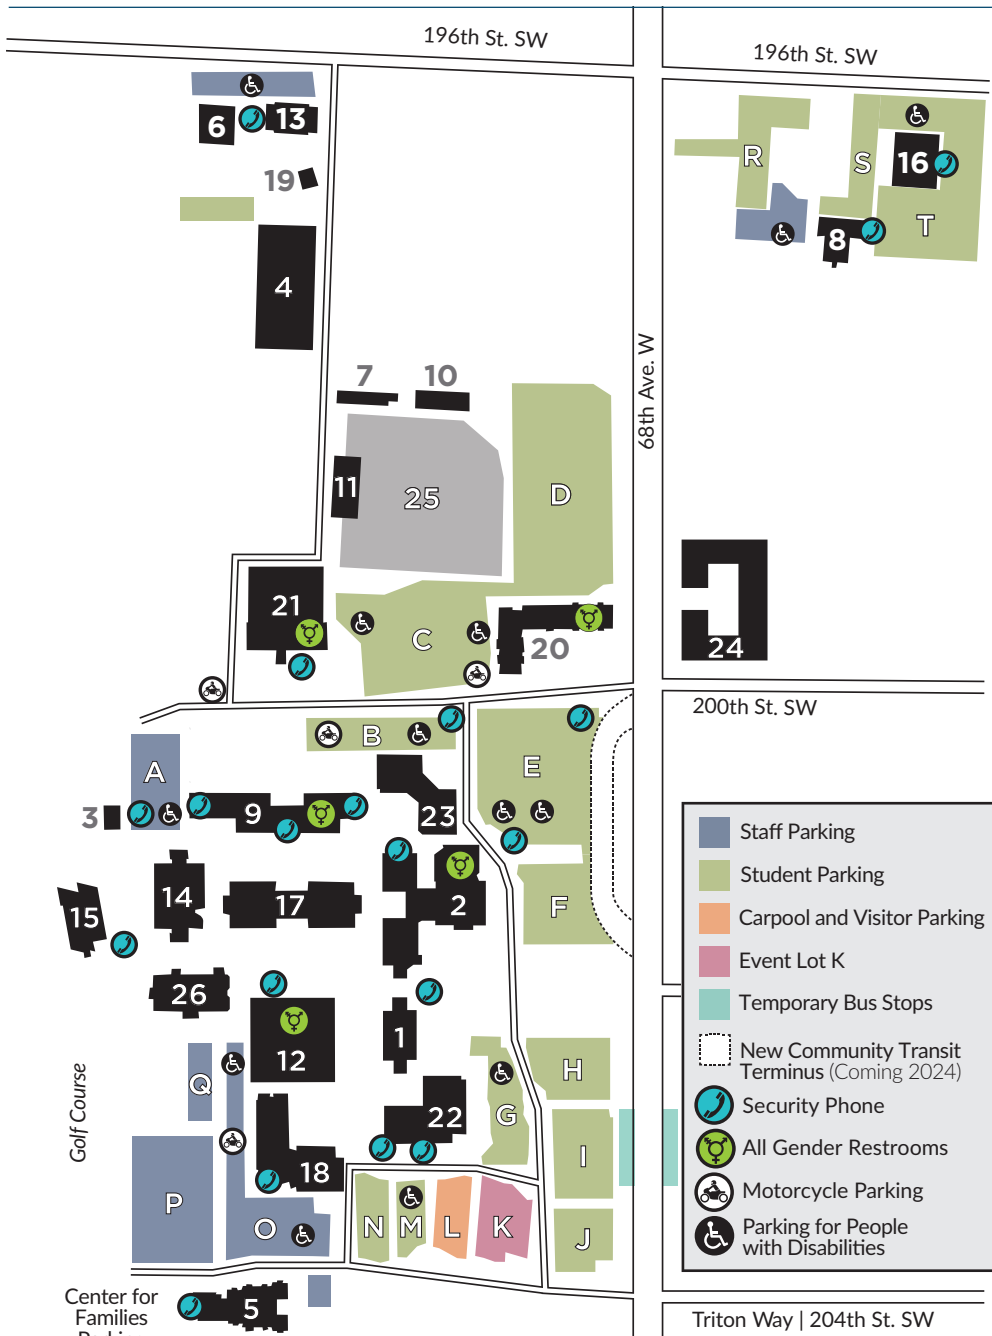

WELCOME TO OUR CAMPUS!

EDMONDS COLLEGE

CAMPUS MAP

1 | Alderwood Hall (ALD)

- College in the High School
- Computer Labs
- Faculty Offices
- Humanities and Social Sciences Division

2 | Brier Hall (BRI)

- Bookstore
- Center for Student Cultural Diversity and Inclusion
- Center for Student Engagement and Leadership
- College Café
- Culinary Arts Department
- Faculty Offices
- Food Pantry
- Lactation Room
- Science Labs
- Triton Game Room
- Triton Student Center

19 | Olympic Building (OLY)

- Triton Student Resource Hub (Food Pantry, Community Resource Advocate, Emergency Funding)

20 | Rainier Place

- Housing Office
- Student Housing

21 | Seaview Hall (SEA)

- Athletics
- Faculty Offices
- Fitness Center
- Gymnasium
- PE and Health Departments