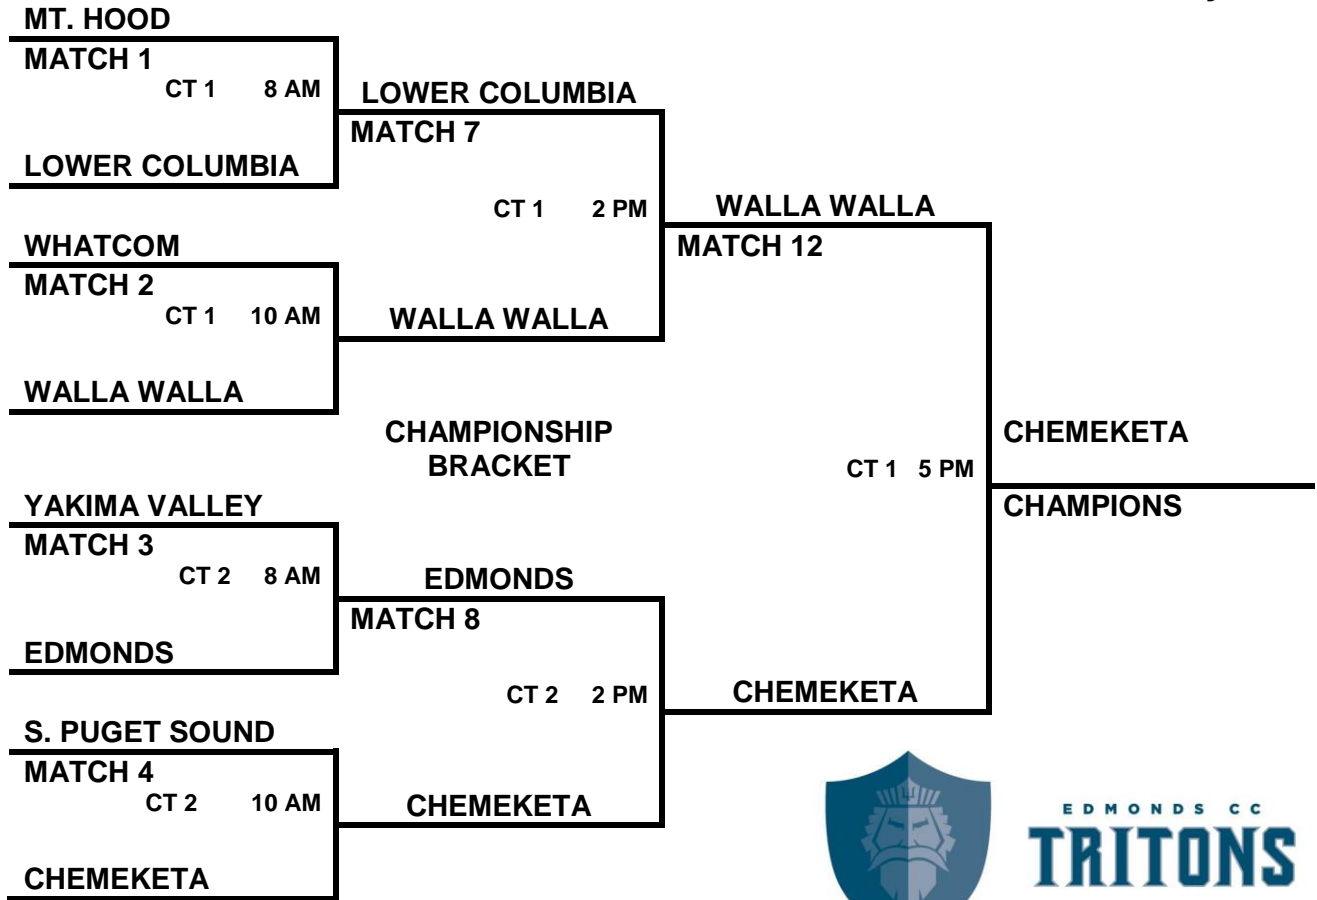

The tournament bracket will be set upon completion of the final pool matches Saturday. We will be putting teams into one bracket for Sunday. In the spirit of crossover play we have divided teams out so you are not facing squads from your region in the opening round.

2017 Edmonds NWAC Volleyball Crossover

Sunday, October 22
Seaview Gymnasium

OPENING ROUND

EDMONDS CC
TRITONS