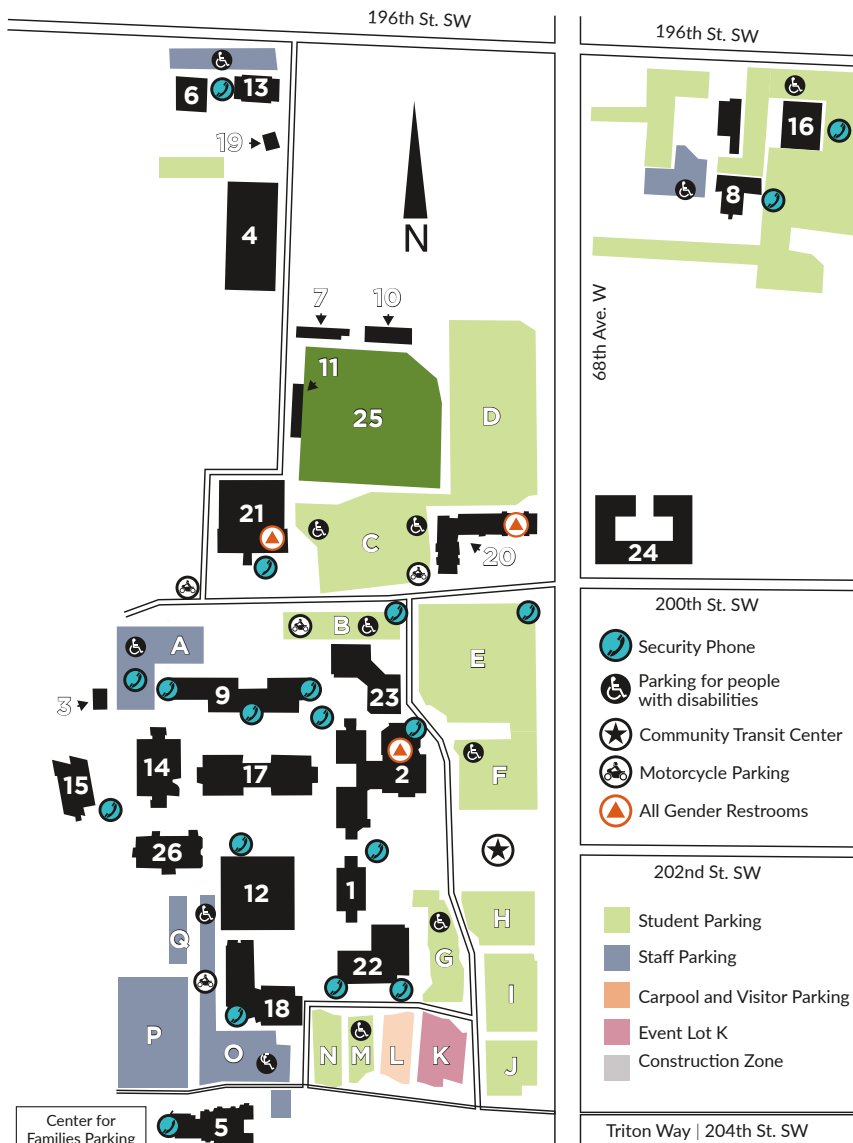

PARKING OPTIONS. Find Your Space!

Alternative parking locations:

On campus

- **North campus**, near the intersection of 68th Ave. W and 196th St. SW

Off campus

- **Lynnwood Ice Center**, 19803 68th Ave. W (near Gateway Hall)

1. Alderwood Hall (ALD)
2. Brier Hall (BRI)
3. Campus Community Farm and Cultural Kitchen
4. Cedar Building (CDR)
5. Center for Families (CFF)
6. Clearview Building (CLA)
7. Firdale Hall (FIR)
8. Gateway Hall (GWY)
9. Hazel Miller Hall (HZL)
10. Hort. Greenhouse (HGH)
11. Indoor Hitting Facility (IHF)
12. Lynnwood Hall (LYN)
13. Maltby Building (MAB)
14. Meadowdale Hall (MDL)
15. Mill Creek Hall (MIC)
16. Monroe Hall (MON)
17. Mountlake Terrace Hall (MLT)
18. Mukilteo Hall (MUK)
19. Olympic Building (OLY)
20. Rainier Place
21. Seaview Hall (SEA)
22. Snohomish Hall (SNH)
23. Snoqualmie Hall (SQL)
24. Triton Court (TCT)
25. Triton Field (PLY)
26. Woodway Hall (WWY)

Find out more: edcc.edu/parking